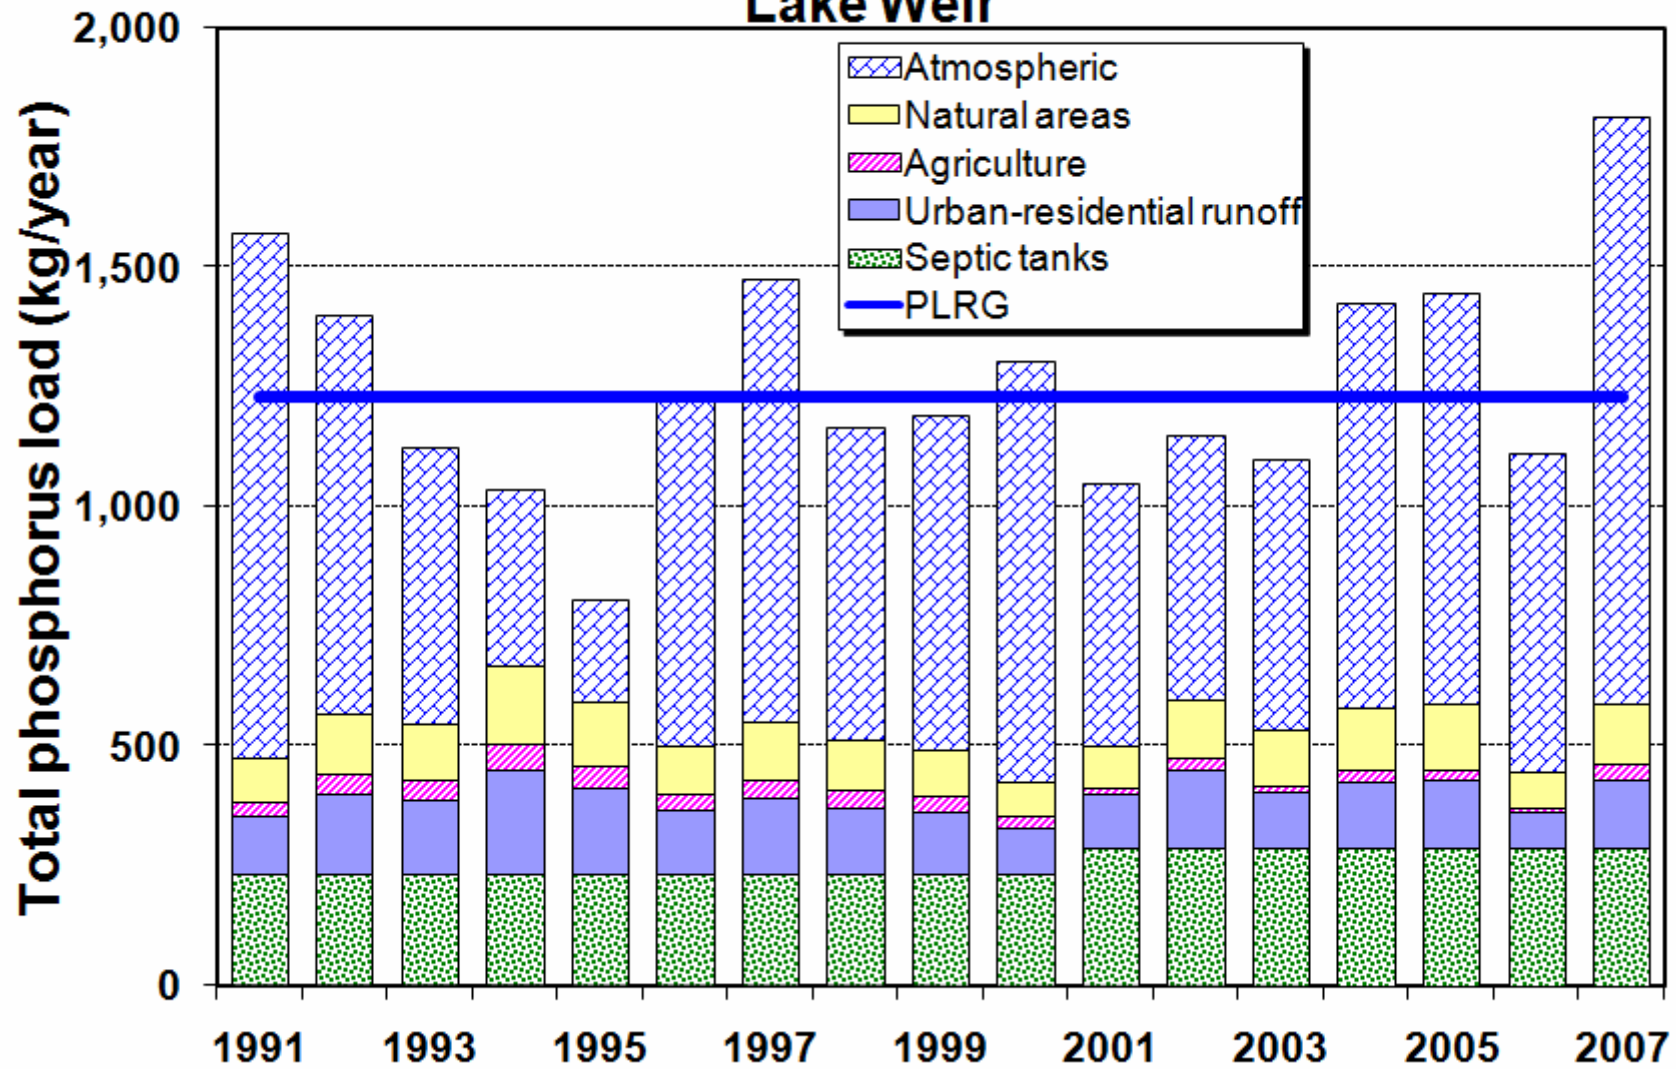

## Estimated annual external total phosphorus loads to Lake Eustis

## Estimated annual external total phosphorus loads to Lake Griffin

## Estimated annual external total phosphorus loads to Lake Yale

District

## Estimated annual external total phosphorus loads to Lake Weir