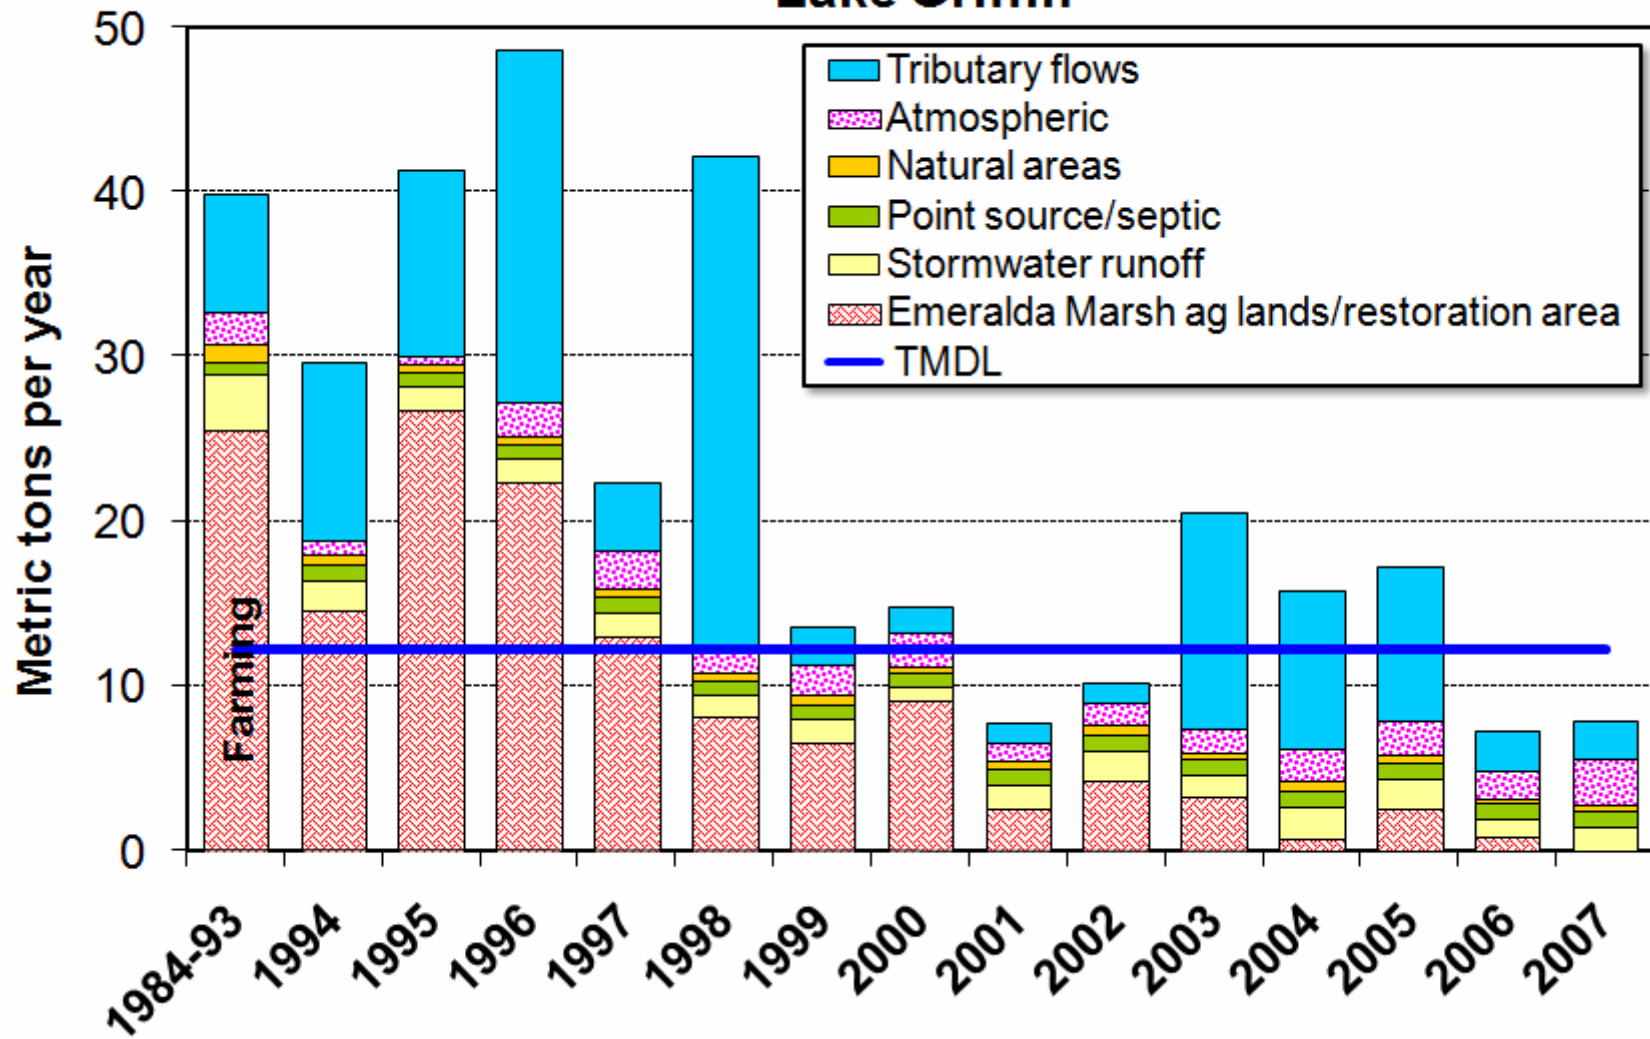

## Estimated annual external total phosphorus loads to Lake Beauclair

District

## Estimated annual external total phosphorus loads to Lake Dora

District

## Estimated annual external total phosphorus loads to Lake Harris

## Estimated annual external total phosphorus loads to Lake Griffin