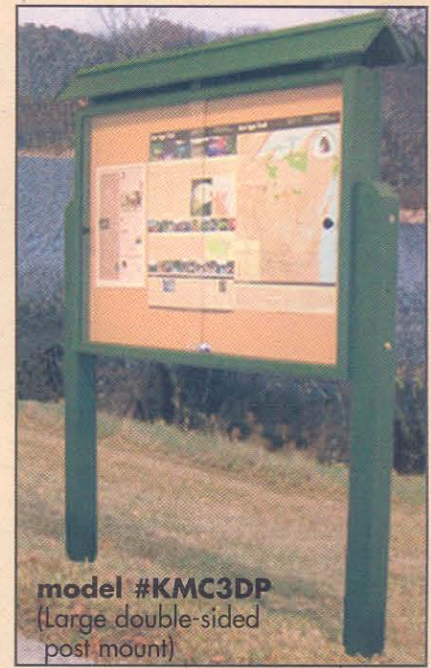

# Recycled Plastic Message Centers

## Maintenance-Free Recycled Plastic MESSAGE CENTERS

- Single-sided, double-sided, wall-mount or post-mount – some assembly required
- Mount on a wall, a building, your posts or our solid recycled plastic posts
- Crystal clear, high-impact acrylic viewing glass will not yellow
- Splinter-free, insect-proof recycled plastic construction withstands the elements
- Stainless steel lock secures sliding doors
- Convenient cork board display surface

Several Sizes & Options

MODEL #	DESCRIPTION	DIMENSIONS	WEIGHT	PRICE
<b>Small Message Centers</b>				
KMCS	Single-sided, no posts	20" l x 3.5" w x 26" h	33 lbs.	\$ 278.00 ea.
KMCSW	Single-sided, wall mount, no posts	16" l x 23" h viewing area	33 lbs.	\$ 278.00 ea.
KMCSP	Single-sided, with one 4" x 4" x 5.5' post		57 lbs.	\$ 328.00 ea.
<b>Medium Message Centers</b>				
KMC2	Single-sided, no posts	35" l x 3.5" w x 26" h	49 lbs.	\$ 438.00 ea.
KMC2W	Single-sided, wall mount, no posts	32" l x 23" h viewing area	49 lbs.	\$ 438.00 ea.
KMC2P	Single-sided, with two 2" x 4" x 7' posts		74 lbs.	\$ 538.00 ea.
KMC2D	Double-sided, no posts	35" l x 5.5" w x 26" h	67 lbs.	\$ 668.00 ea.
KMC2DP	Double-sided, with two 4" x 4" x 7' posts	32" l x 23" h viewing area	117 lbs.	\$ 848.00 ea.
<b>Large Message Centers</b>				
KMC3	Single-sided, no posts	48.5" l x 3.5" w x 34.5" h	75 lbs.	\$ 608.00 ea.
KMC3W	Single-sided, wall mount, no posts	46" l x 31" h viewing area	75 lbs.	\$ 608.00 ea.
KMC3P	Single-sided, with two 4" x 4" x 8' posts		135 lbs.	\$ 778.00 ea.
KMC3D	Double-sided, no posts	48.5" l x 5.5" w x 34.5" h	95 lbs.	\$ 848.00 ea.
KMC3DP	Double-sided, with two 4" x 4" x 8' posts	46" l x 31" h viewing area	160 lbs.	\$1038.00 ea.
				+ shipping