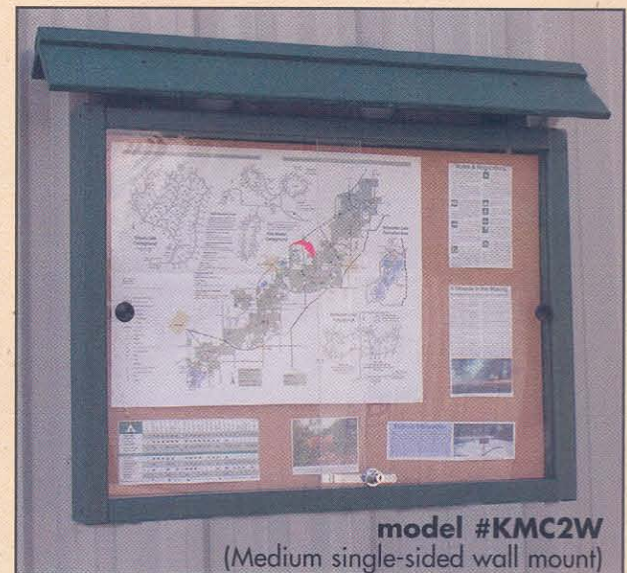

# Recycled Plastic Message Centers

## Maintenance-Free Recycled Plastic MESSAGE CENTERS

- Single-sided, double-sided, wall-mount or post-mount – some assembly required
- Mount on a wall, a building, your posts or our solid recycled plastic posts
- Crystal clear, high-impact acrylic viewing glass will not yellow
- Splinter-free, insect-proof recycled plastic construction withstands the elements
- Stainless steel lock secures sliding doors
- Convenient cork board display surface

Several Sizes & Options

MODEL #	DESCRIPTION	DIMENSIONS	WEIGHT	PRICE
<b>Small Message Centers</b>				
KMCS	Single-sided, no posts	20" l x 3.5" w x 26" h	33 lbs.	\$ 278.00 ea.
KMCSW	Single-sided, wall mount, no posts	16" l x 23" h viewing area	33 lbs.	\$ 278.00 ea.
KMCSP	Single-sided, with one 4" x 4" x 5.5' post		57 lbs.	\$ 328.00 ea.
<b>Medium Message Centers</b>				
KMC2	Single-sided, no posts	35" l x 3.5" w x 26" h	49 lbs.	\$ 438.00 ea.
KMC2W	Single-sided, wall mount, no posts	32" l x 23" h viewing area	49 lbs.	\$ 438.00 ea.
KMC2P	Single-sided, with two 2" x 4" x 7' posts		74 lbs.	\$ 538.00 ea.
KMC2D	Double-sided, no posts	35" l x 5.5" w x 26" h	67 lbs.	\$ 668.00 ea.
KMC2DP	Double-sided, with two 4" x 4" x 7' posts	32" l x 23" h viewing area	117 lbs.	\$ 848.00 ea.
<b>Large Message Centers</b>				
KMC3	Single-sided, no posts	48.5" l x 3.5" w x 34.5" h	75 lbs.	\$ 608.00 ea.
KMC3W	Single-sided, wall mount, no posts	46" l x 31" h viewing area	75 lbs.	\$ 608.00 ea.
KMC3P	Single-sided, with two 4" x 4" x 8' posts		135 lbs.	\$ 778.00 ea.
KMC3D	Double-sided, no posts	48.5" l x 5.5" w x 34.5" h	95 lbs.	\$ 848.00 ea.
KMC3DP	Double-sided, with two 4" x 4" x 8' posts	46" l x 31" h viewing area	160 lbs.	\$1038.00 ea.
				+ shipping