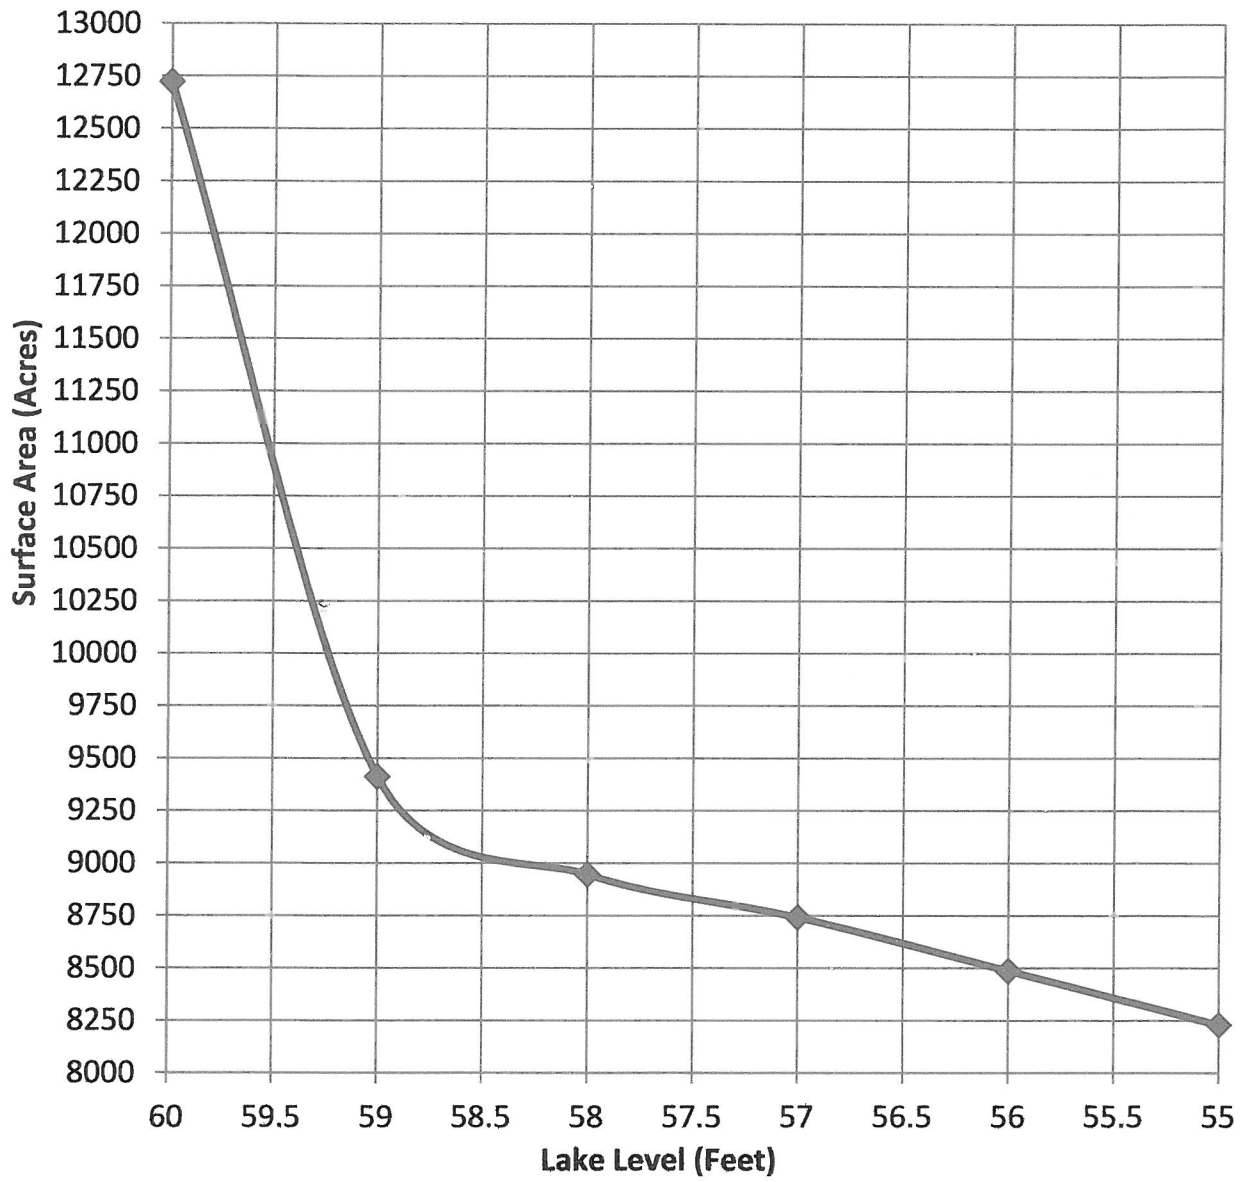

Lake Griffin

Lake Level (feet)	Surface Area (Acres)
60	12,722.7
59.25	≈
59	10,241.0
58.5	≈
58	9,412.3
57	9,180.4
56	8,946.3
55.5	≈
55	8,741.9
	8,487.1
	8,358.6
	8,230.0