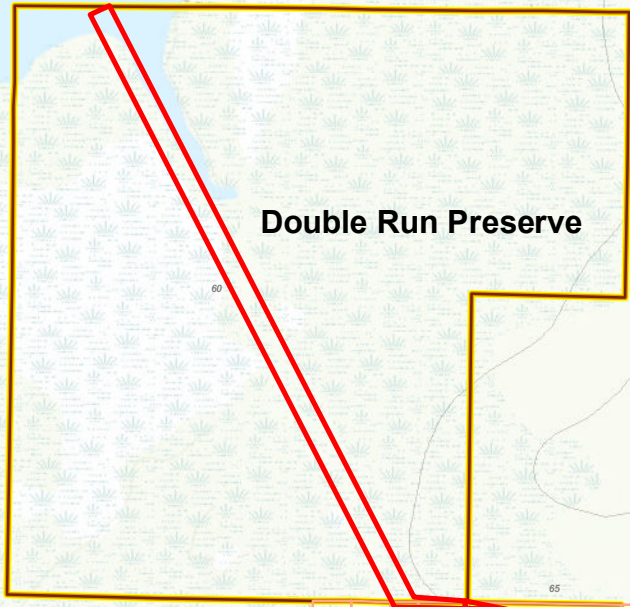

Little Lake Harris

Double Run Preserve

200 Ft. Wide LCWA Conservation Easement

SJRWMD

Lake Apopka