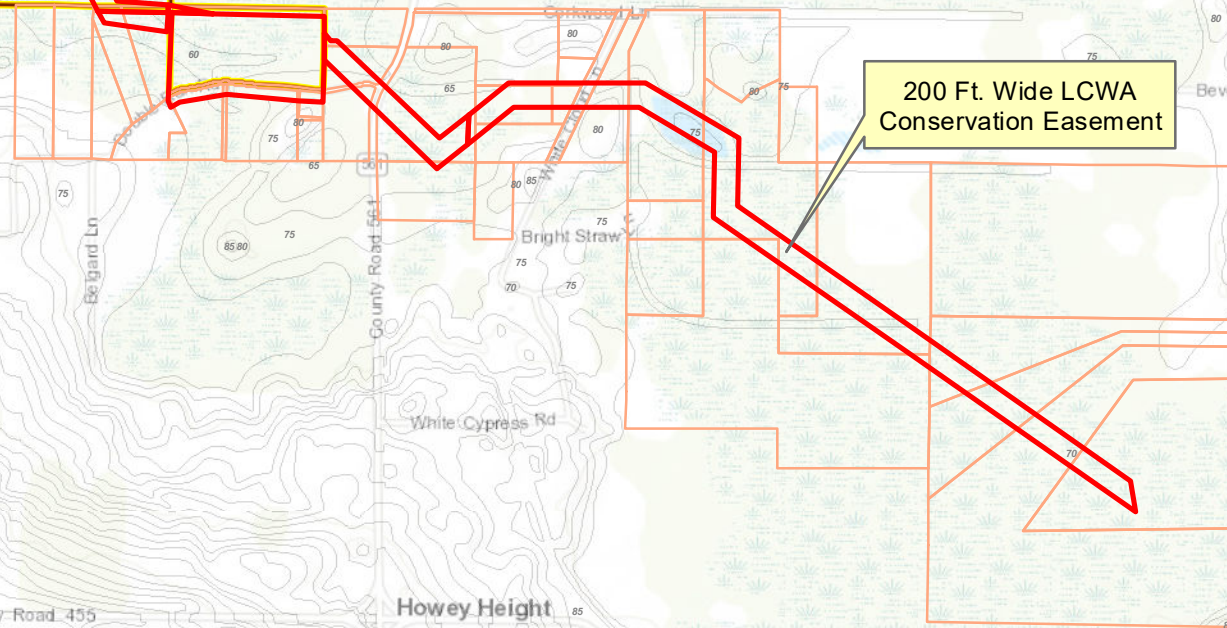

Little Lake Harris

Double Run Preserve

200 Ft. Wide LCWA Conservation Easement

SJRWMD

Lake Apopka